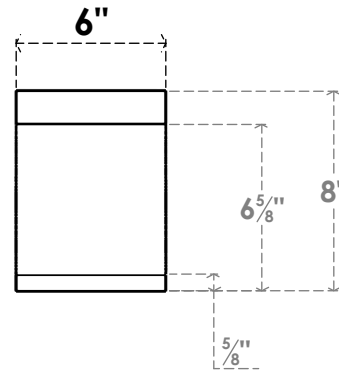

ITEM NUMBER: BRCPC060X08000X08000IMP

6"W X 8"D X 8"H IMPERIAL ARCHITECTURAL GRADE PVC CLOSED KNEE BRACE

SIDE PROFILE

FRONT PROFILE

ISOMETRIC

EKENA MILLWORK
2300 WEST MAIN ST.
CLARKSVILLE, TX 75426
TOLL FREE: 866-607-0453
WWW.EKENAMILLWORK.COM

NOTES

1. INSTALLATION TO BE COMPLETED IN ACCORDANCE WITH MANUFACTURER'S SPECIFICATIONS.
2. DRAWING MAY NOT BE TO SCALE
3. THIS DRAWING IS INTENDED FOR DESIGN AND PLANNING PURPOSES ONLY.
4. ALL INFORMATION CONTAINED HEREIN WAS CURRENT AT THE TIME OF DEVELOPMENT BUT MUST BE REVIEWED AND APPROVED BY THE PRODUCT MANUFACTURER TO BE CONSIDERED ACCURATE.
5. ARCHITECTURAL GRADE PVC PRODUCTS ARE MADE FROM EXPANDED CELLULAR PVC AND COME NATURALLY WHITE BUT MAY BE PAINTED