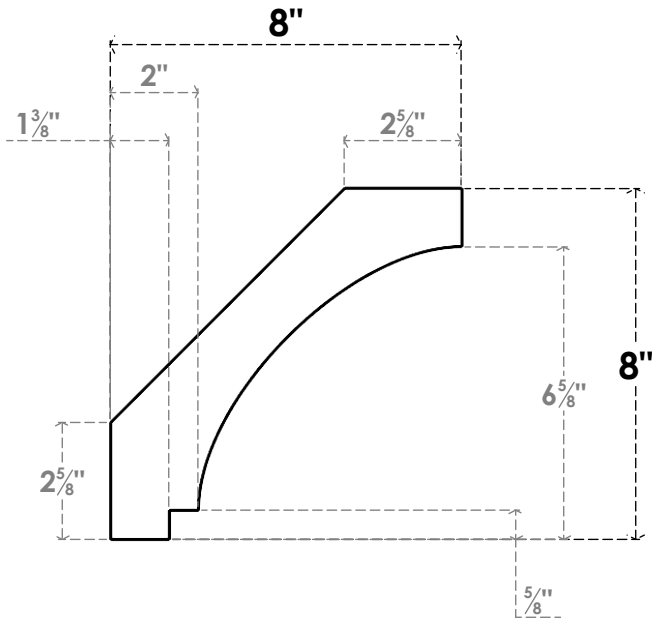

ITEM NUMBER: BRCPC060X08000X08000IMP

6"W X 8"D X 8"H IMPERIAL ARCHITECTURAL GRADE PVC CLOSED KNEE BRACE

SIDE PROFILE

FRONT PROFILE

ISOMETRIC

EKENA MILLWORK
2300 WEST MAIN ST.
CLARKSVILLE, TX 75426
TOLL FREE: 866-607-0453
WWW.EKENAMILLWORK.COM